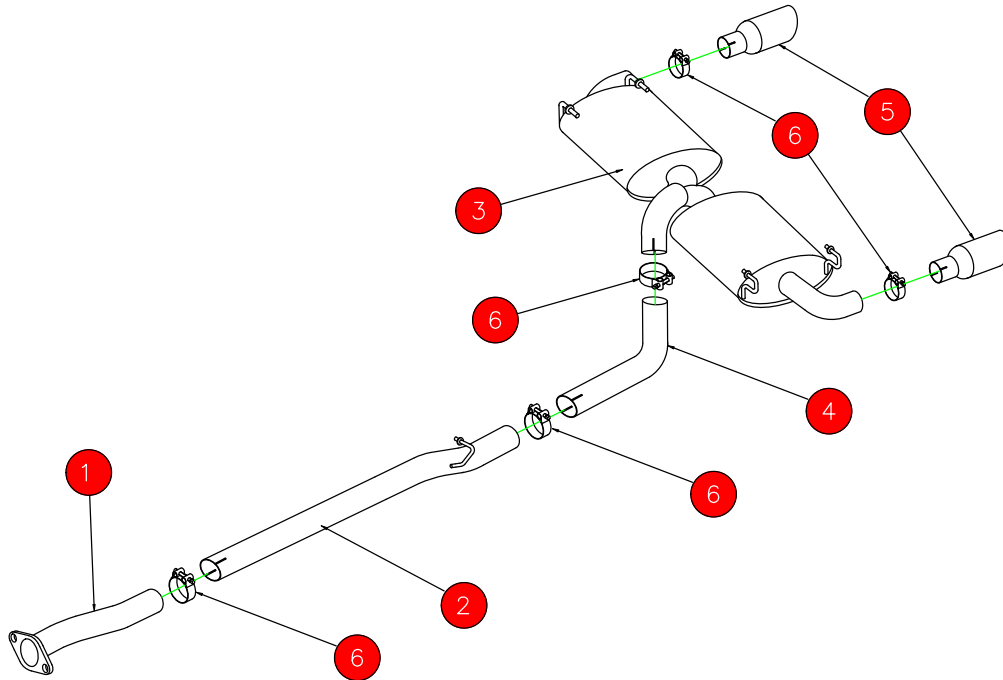

CAR	Subaru BRZ 2.0L / Toyota GT86 / GR86	PART NO.	SSUS010C
YEAR	12-23	FIT KITS	389FK
NOTES	Where not supplied use original fittings	FEATURES	Pipe Diameter:- 63.5mm/2.5"

NO.	PART NO.	DESCRIPTION	QTY
1	219SU	Centre Section Front Pipe	1
2	212SU	Centre Section Non-Rear Silencer	1
3	214SU	Rear Silencer	1
4	232SU	Rear Link Pipe	1
5	Z023.10055	Ceramic Black Trim	2
<b>Fit Kit</b>			
6	Z016.10064	65mm H/D Clamps	5

DATE	07/06/2023
ISSUE	04
AUTHORISED	S Shipley

**NOTE:** ENSURE SCORPION SYSTEM IS CLEAR OF MOVING PARTS AND ALL ORIGINAL FUNCTIONS WORK CORRECTLY.

Checked By \_\_\_\_\_